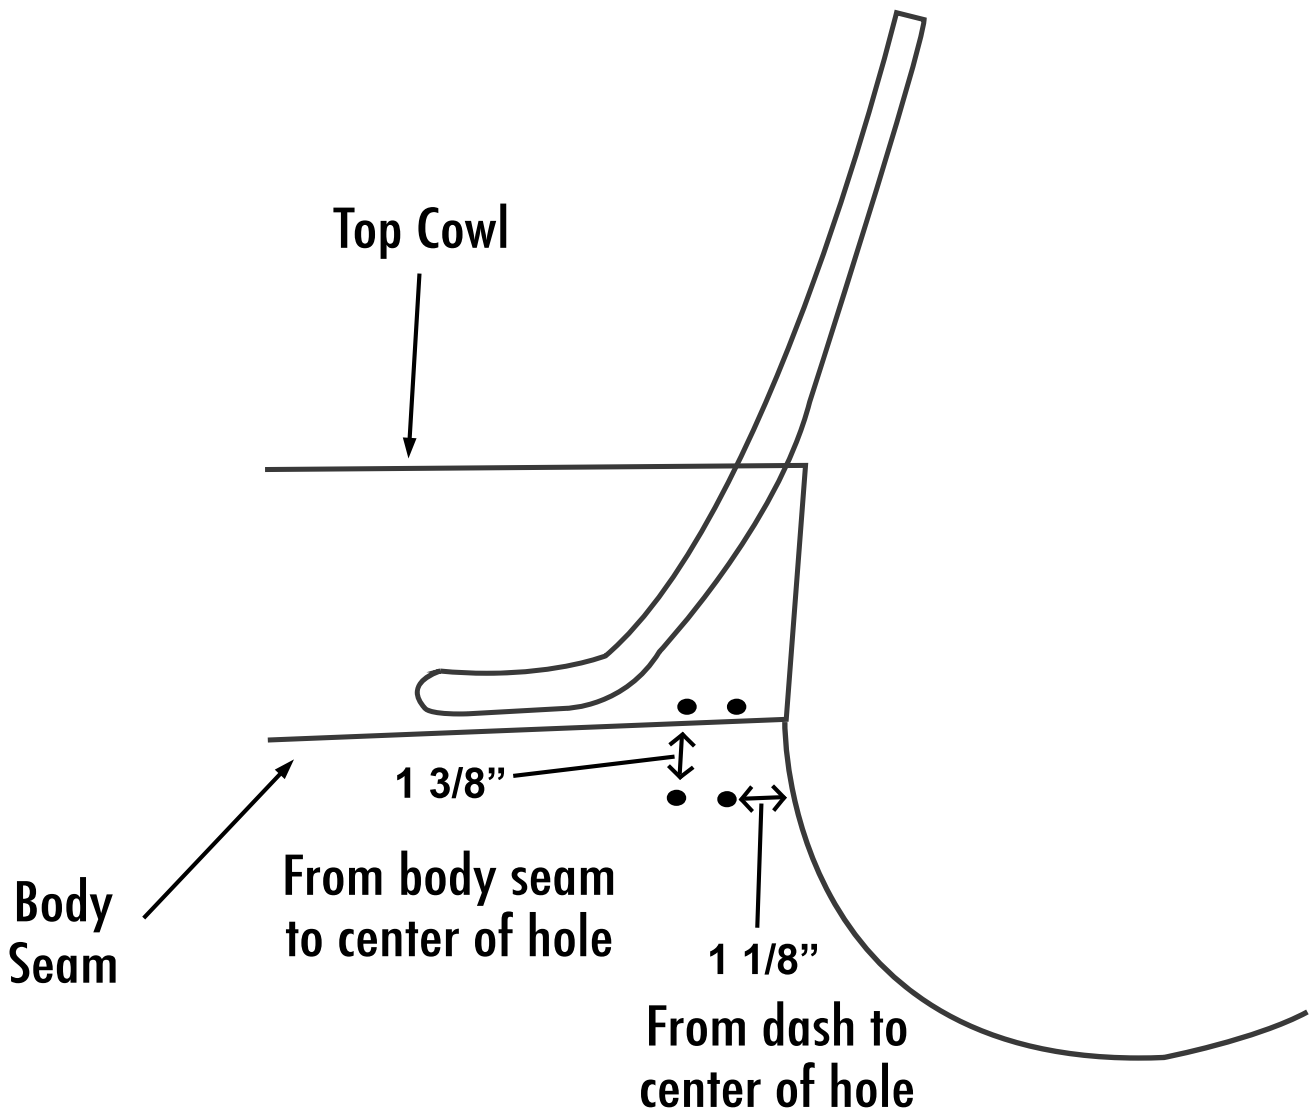

THE ONLY SOURCE FOR
Walck's 4WD Exclusive Parts

WALCK'S
4 WHEEL DRIVE

#666738 - CJ-2A Outside Mirror Location

Questions?

Call Toll Free at:

1-888-648-4923

(Mon-Fri, 9AM-5PM, EST)

or email Mike Meditz