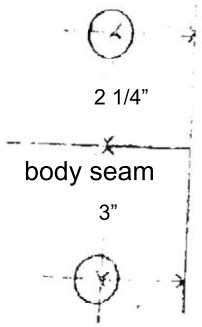

CJ2A, 3A, 3B Body Identification by Rear Wheelhouse Dimensions

<u>Dimension</u>	<u>CJ2A</u>	<u>CJ3A-3B</u>
A=	33.5"	32"
B=	30.25"	27.5"
C=	31"	28"

Windshield fastener

looking from rear of Jeep

body socket locations

31" is also center to center of bow sockets

Questions?
Call us Toll Free at:
1-888-648-4923
Mon-Fri, 9AM-5PM EST
or email Mike Meditz at:
mike@kaiserwillys.com