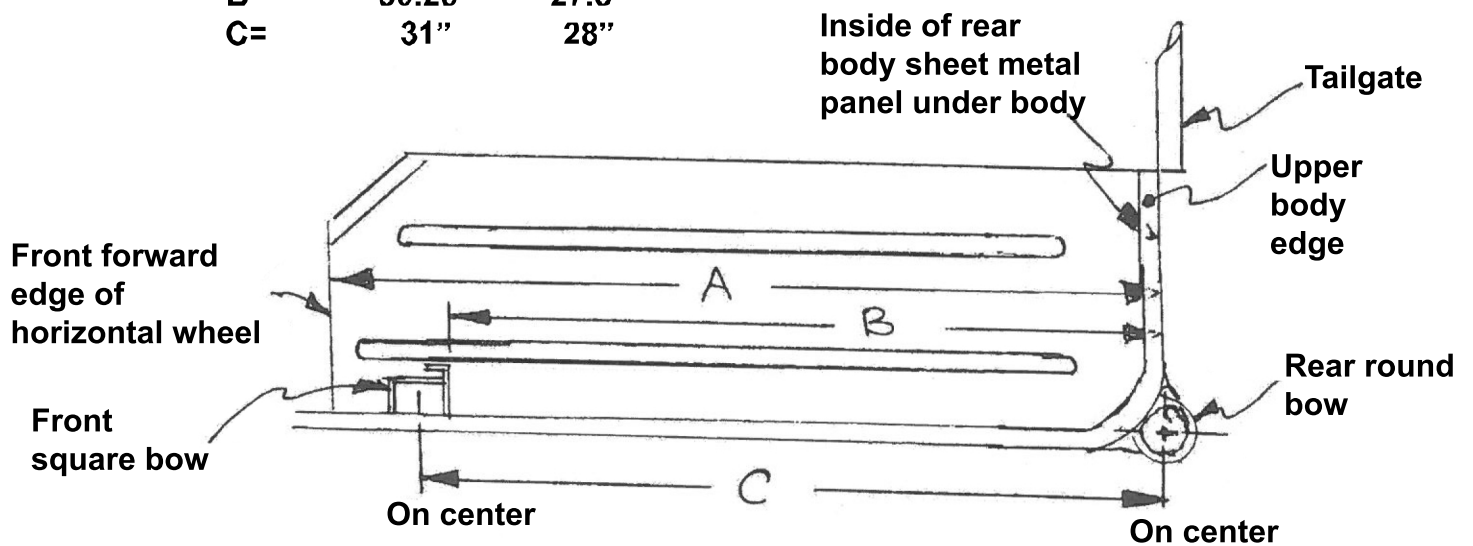

CJ2A, 3A, 3B Body Identification by Rear Wheelhouse Dimensions

<u>Dimension</u>	<u>CJ2A</u>	<u>CJ3A-3B</u>
A=	33.5"	32"
B=	30.25"	27.5"
C=	31"	28"

Windshield fastener

looking from rear of Jeep

body socket locations

31" is also center to center of bow sockets

Questions?
Call us Toll Free at:
1-888-648-4923
Mon-Fri, 9AM-5PM EST
or email Mike Meditz at:
mike@kaiserwillys.com