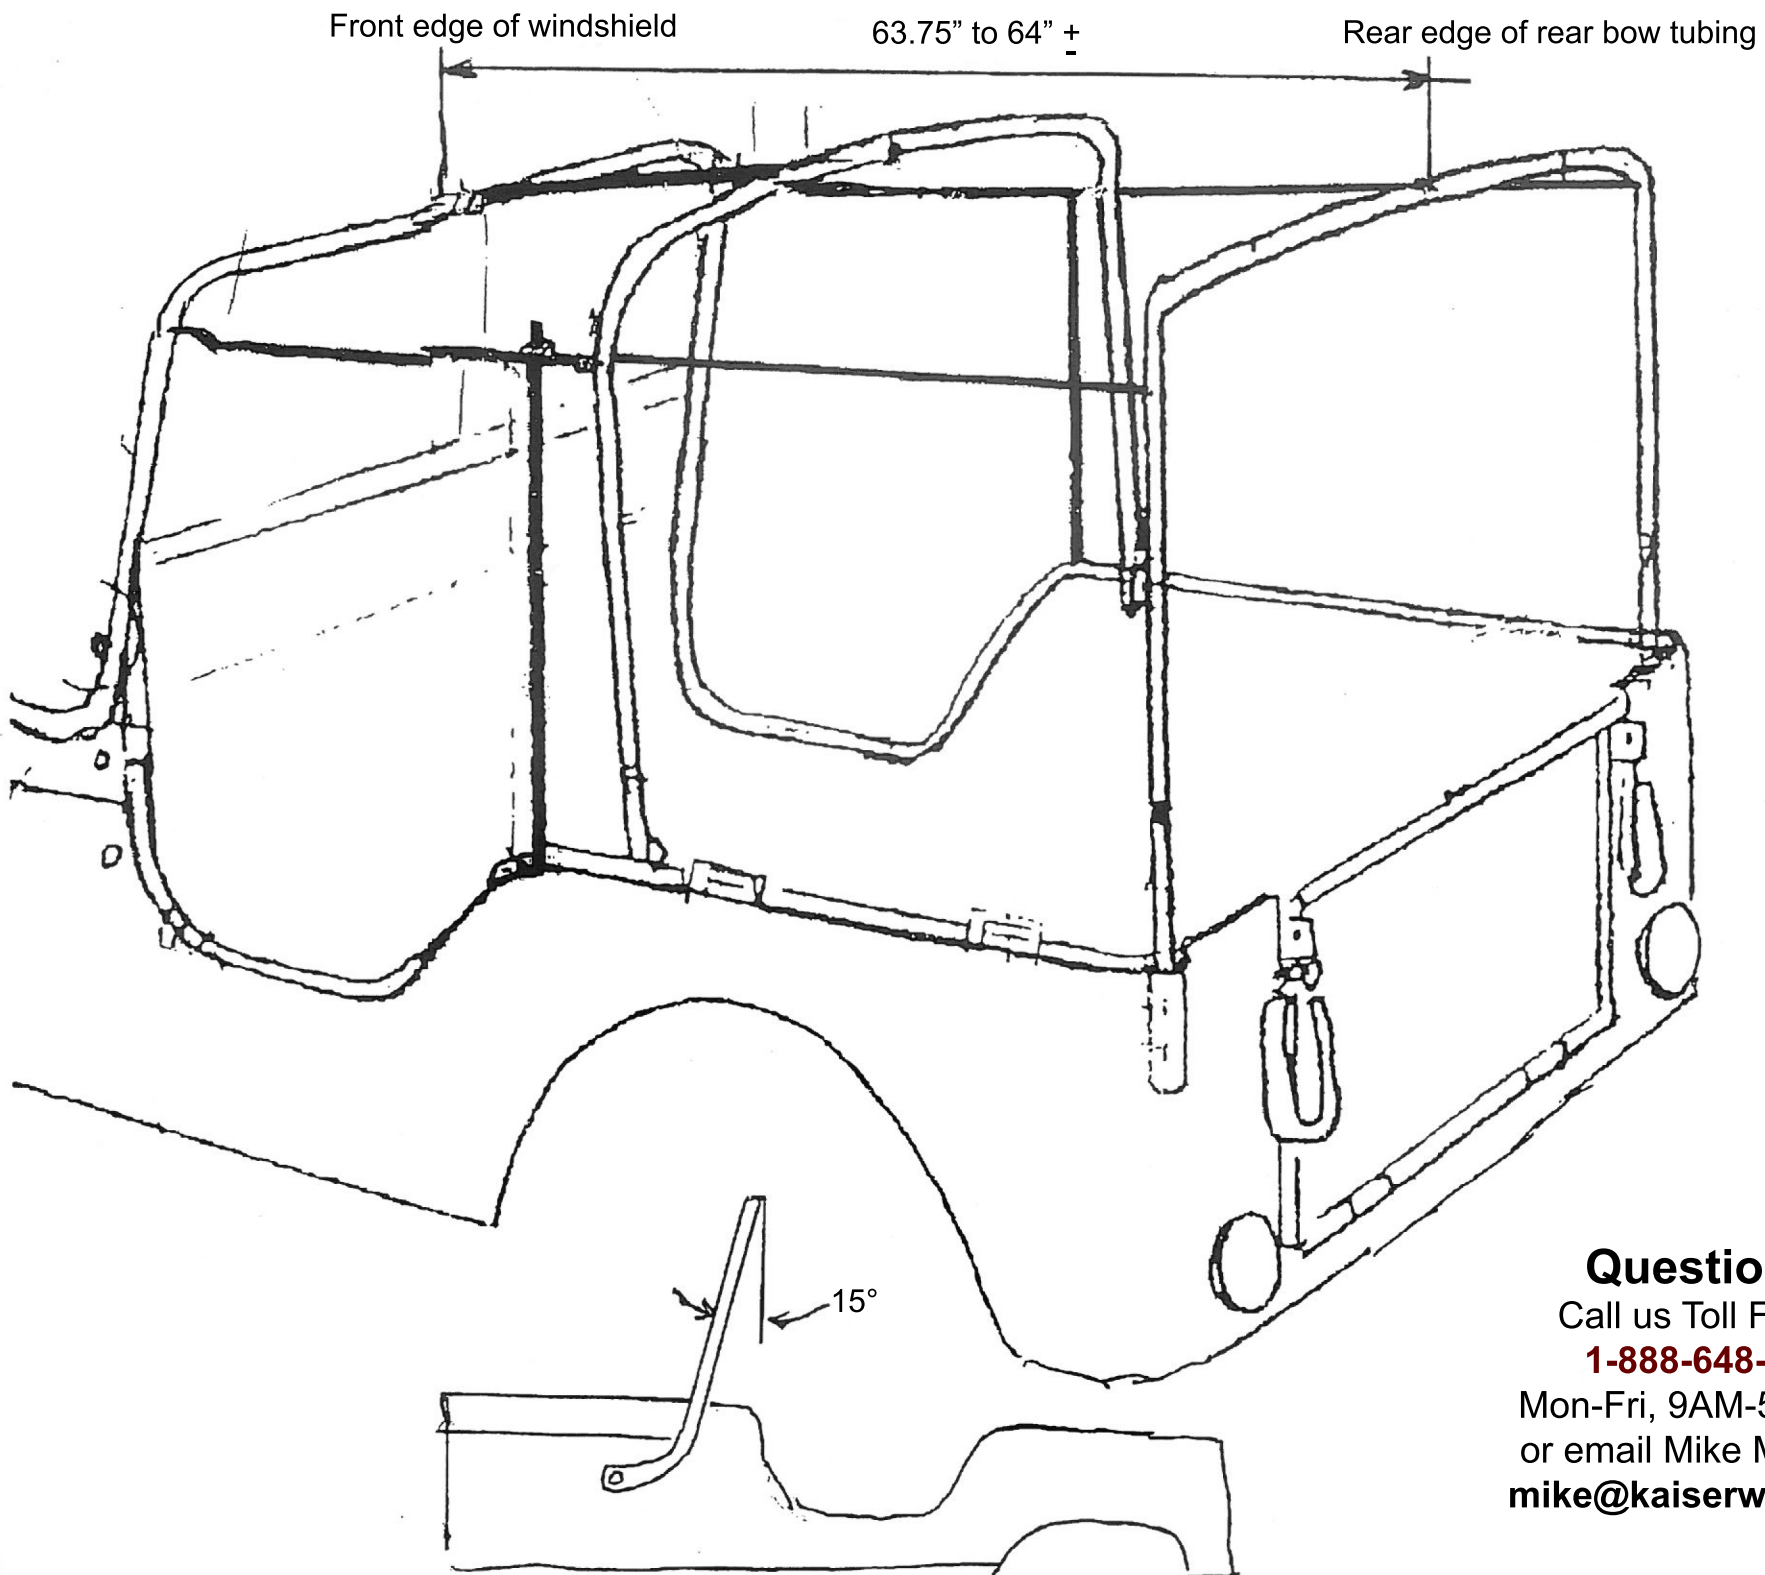

CJ2A, 3A, 3B Body Identification by Rear Wheelhouse Dimensions

<u>Dimension</u>	<u>CJ2A</u>	<u>CJ3A-3B</u>
A=	33.5"	32"
B=	30.25"	27.5"
C=	31"	28"

Windshield fastener

looking from rear of Jeep

body socket locations

31" is also center to center of bow sockets

Questions?
Call us Toll Free at:
1-888-648-4923
Mon-Fri, 9AM-5PM EST
or email Mike Meditz at:
mike@kaiserwillys.com