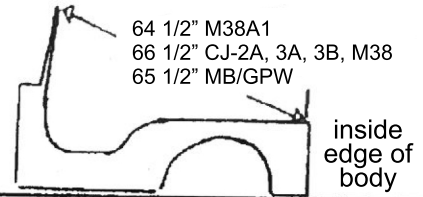

CJ2A, 3A, 3B Body Identification by Rear Wheelhouse Dimensions

<u>Dimension</u>	<u>CJ2A</u>	<u>CJ3A-3B</u>
A=	33.5"	32"
B=	30.25"	27.5"
C=	31"	28"

Windshield fastener

looking from rear of Jeep

body socket locations

31" is also center to center of bow sockets

Questions?
Call us Toll Free at:
1-888-648-4923
Mon-Fri, 9AM-5PM EST
or email Mike Meditz at:
mike@kaiserwillys.com