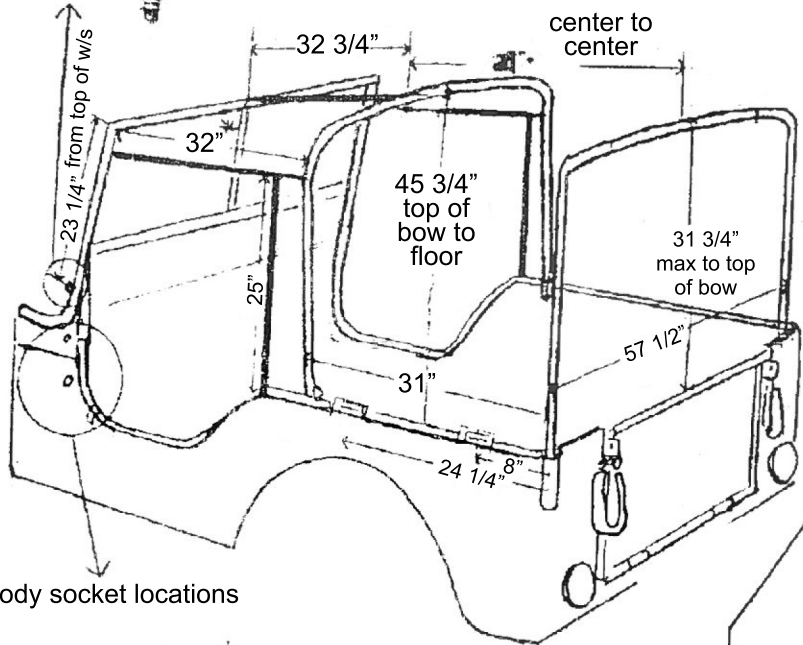

CJ2A, 3A, 3B Body Identification by Rear Wheelhouse Dimensions

<u>Dimension</u>	<u>CJ2A</u>	<u>CJ3A-3B</u>
A=	33.5"	32"
B=	30.25"	27.5"
C=	31"	28"

Windshield fastener

looking from rear of Jeep

body socket locations

31" is also center to center of bow sockets

Questions?
Call us Toll Free at:
1-888-648-4923
Mon-Fri, 9AM-5PM EST
or email Mike Meditz at:
mike@kaiserwillys.com