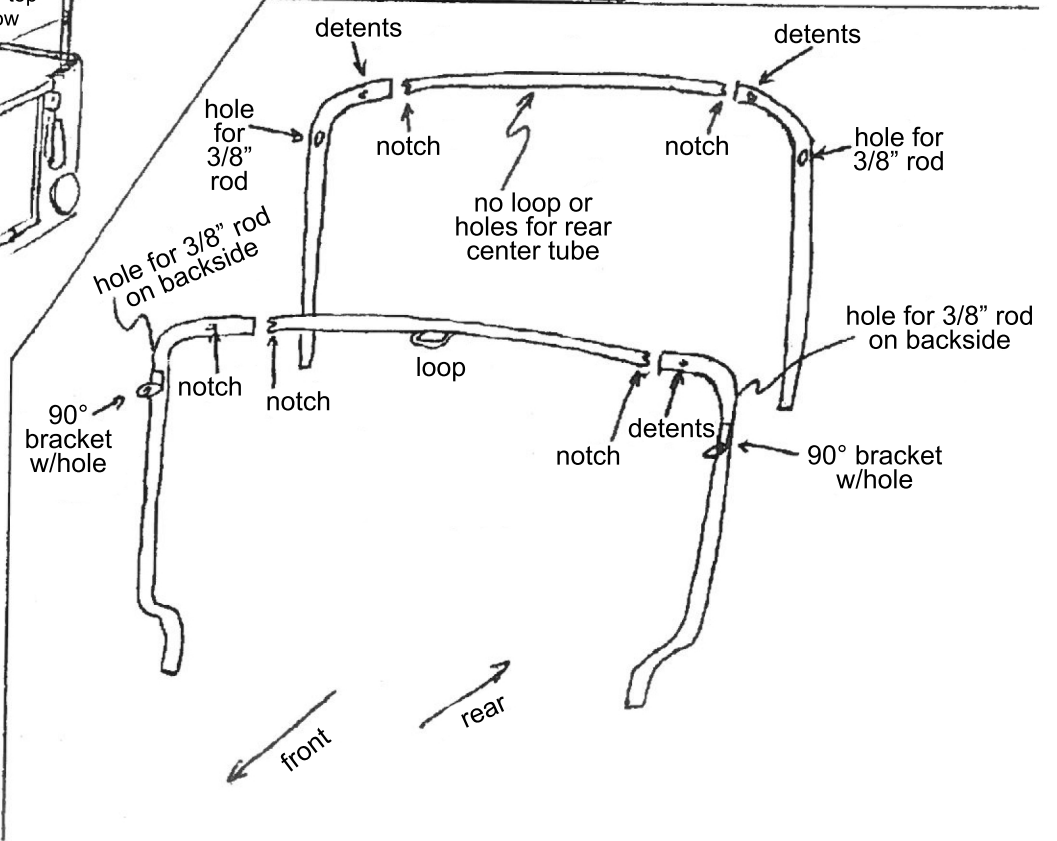

CJ2A, 3A, 3B Body Identification by Rear Wheelhouse Dimensions

<u>Dimension</u>	<u>CJ2A</u>	<u>CJ3A-3B</u>
A=	33.5"	32"
B=	30.25"	27.5"
C=	31"	28"

Windshield fastener

looking from rear of Jeep

body socket locations

31" is also center to center of bow sockets

Questions?
Call us Toll Free at:
1-888-648-4923
Mon-Fri, 9AM-5PM EST
or email Mike Meditz at:
mike@kaiserwillys.com