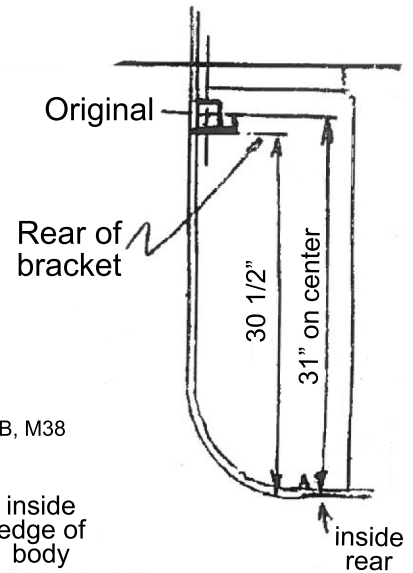

CJ2A, 3A, 3B Body Identification by Rear Wheelhouse Dimensions

<u>Dimension</u>	<u>CJ2A</u>	<u>CJ3A-3B</u>
A=	33.5"	32"
B=	30.25"	27.5"
C=	31"	28"

Windshield fastener

looking from rear of Jeep

body socket locations

31" is also center to center of bow sockets

Questions?
Call us Toll Free at:
1-888-648-4923
Mon-Fri, 9AM-5PM EST
or email Mike Meditz at:
mike@kaiserwillys.com